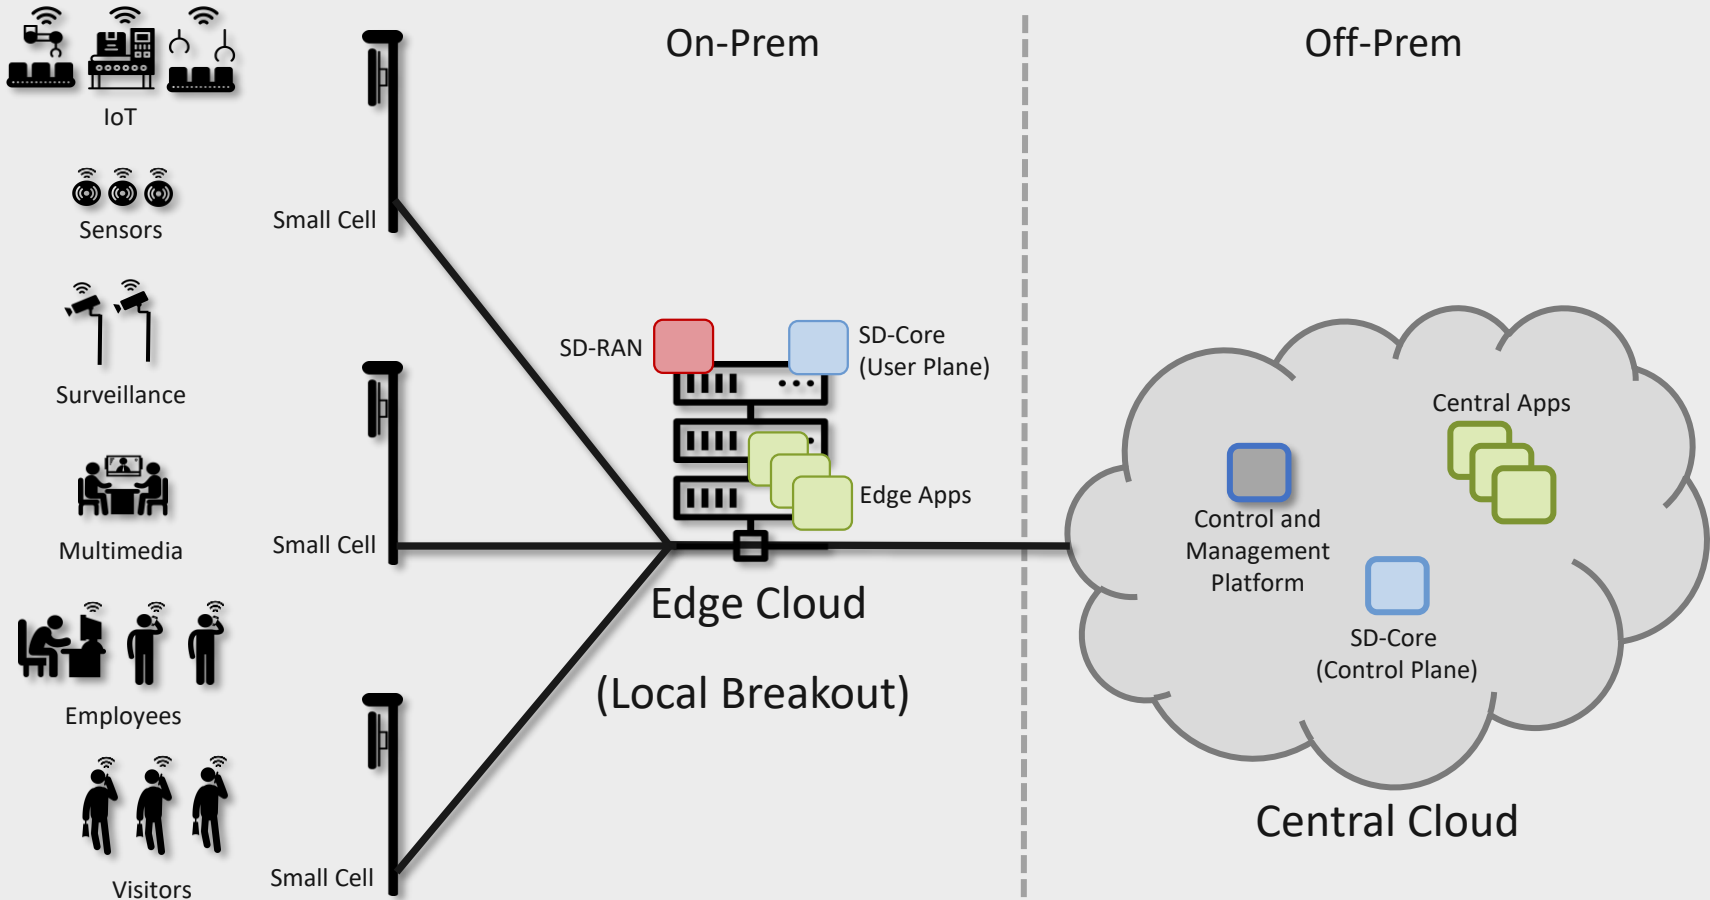

AETHER OVERVIEW