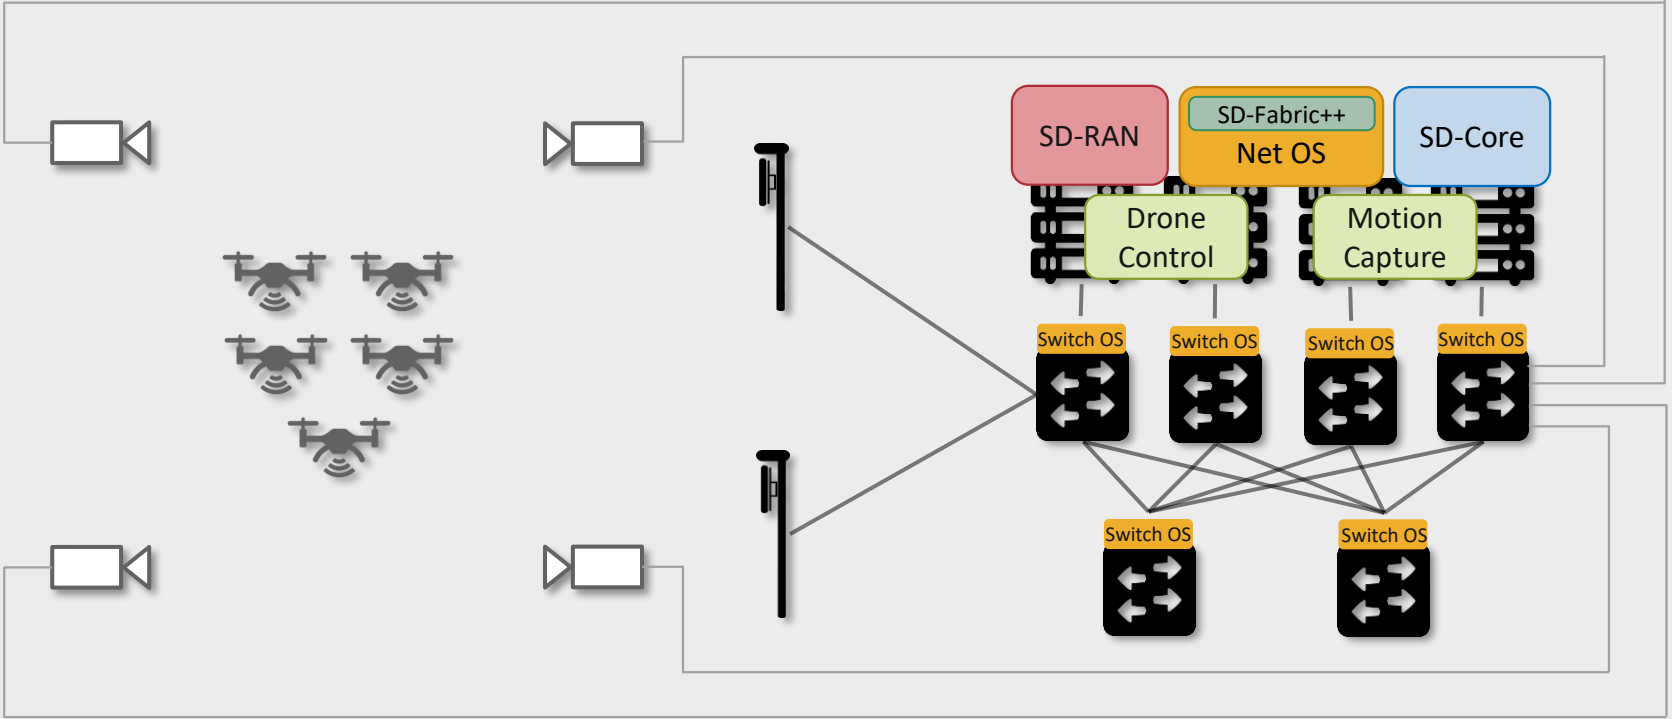

DEMONSTRATION