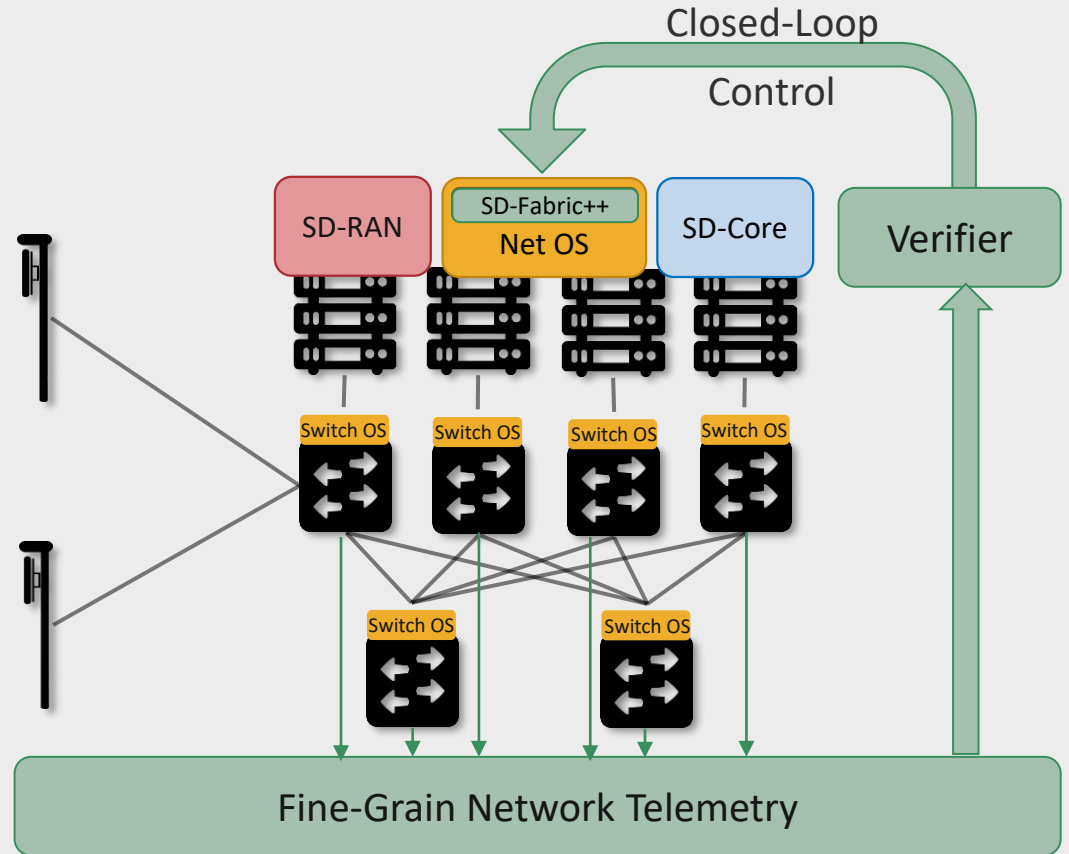

# AETHER API

# AETHER HAS BEEN OPERATIONAL SINCE DECEMBER '19

ACE

AMP

# VERIFIABLE CLOSED-LOOP CONTROL