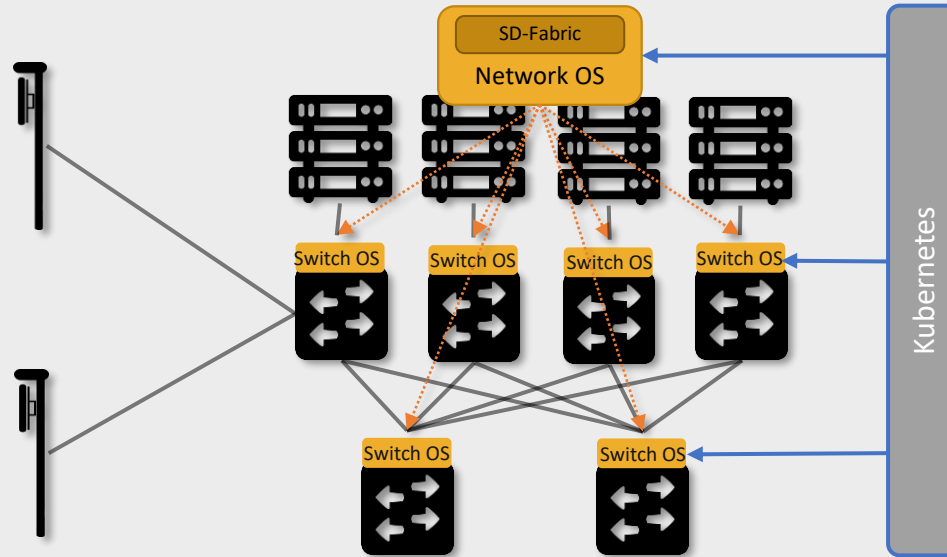

AETHER PLATFORM