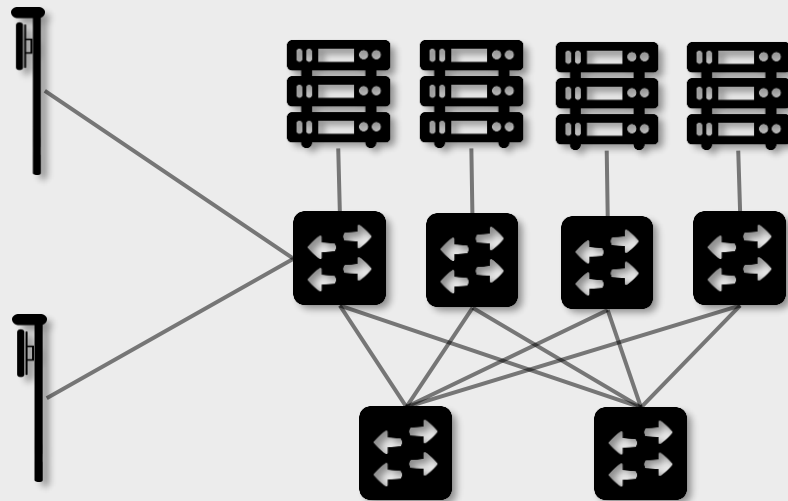

AETHER HARDWARE