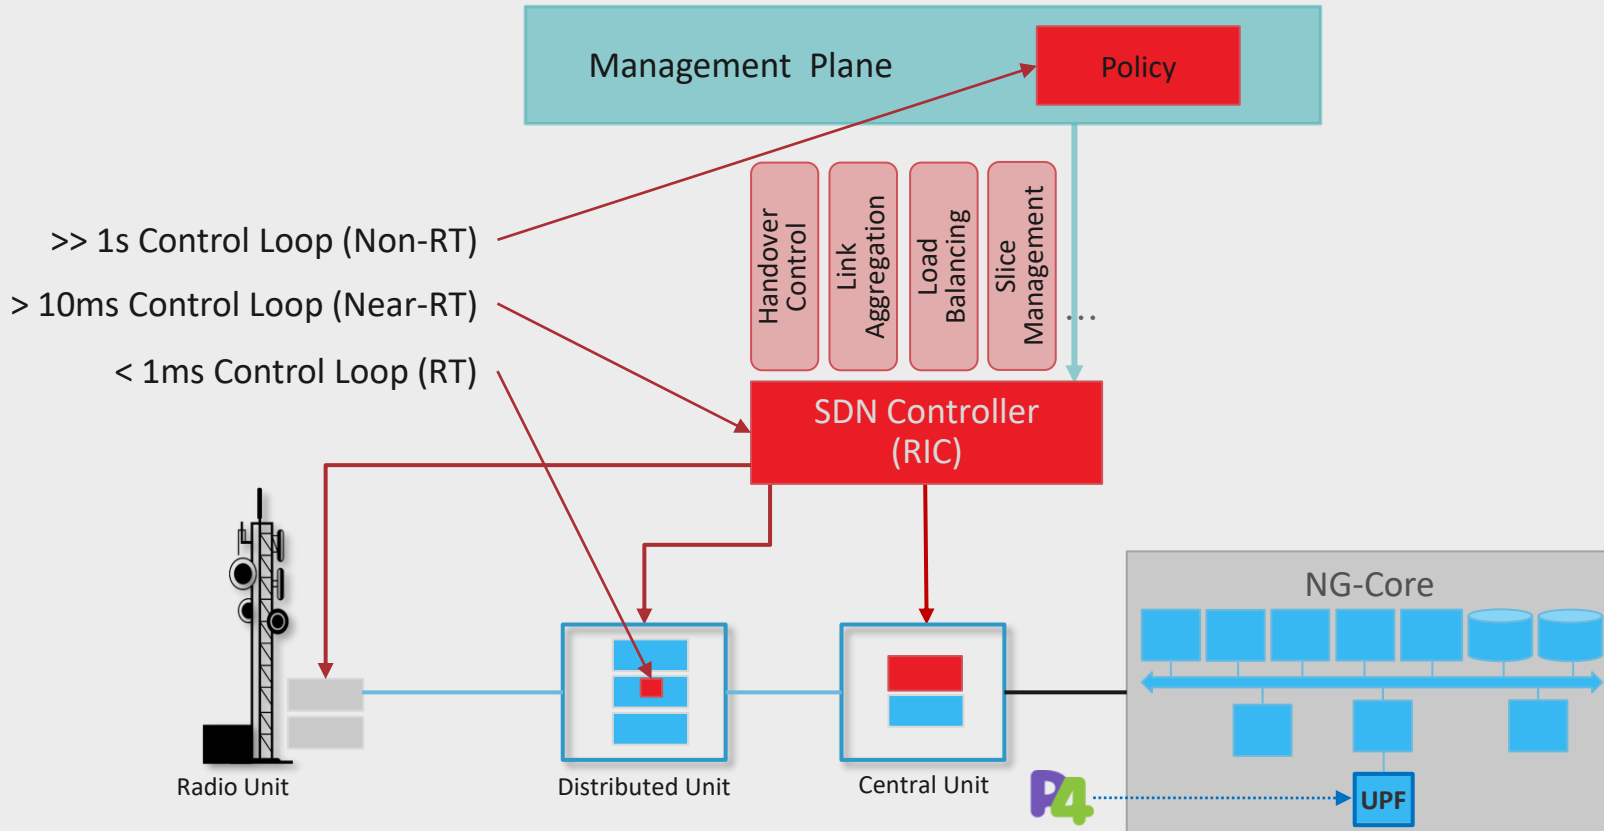

*AETHER: OPEN 5G-CONNECTED  
EDGE CLOUD*

*Larry Peterson  
Open Networking Foundation  
Princeton University*

# 5G TRANSFORMATION

4G

5G

# PROGRAMMABLE END-TO-END & TOP-TO-BOTTOM

# SD-RAN: ONOS-BASED RIC

Managed 5G Edge Cloud for Enterprises  
(an ONF Project)