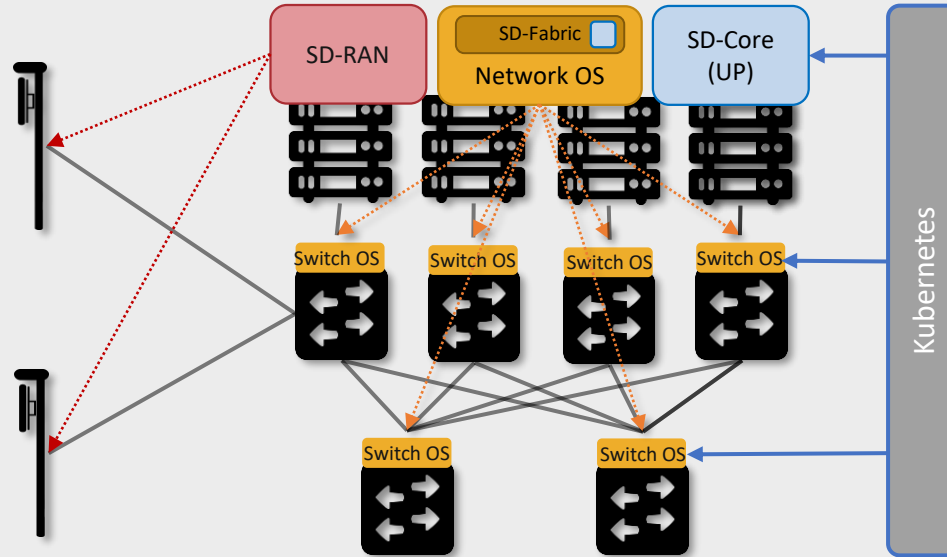

AETHER CONNECTIVITY SERVICE