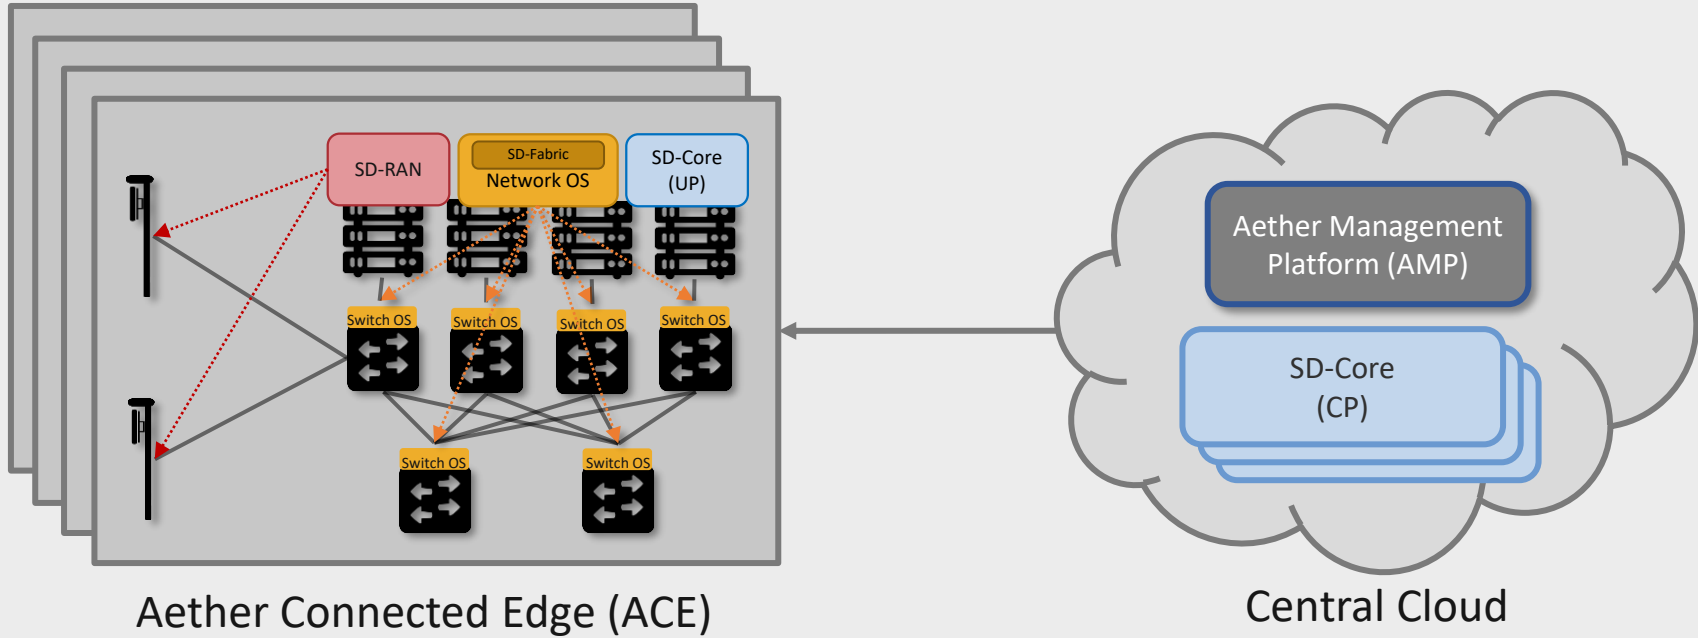

AETHER AS A MANAGED SERVICE