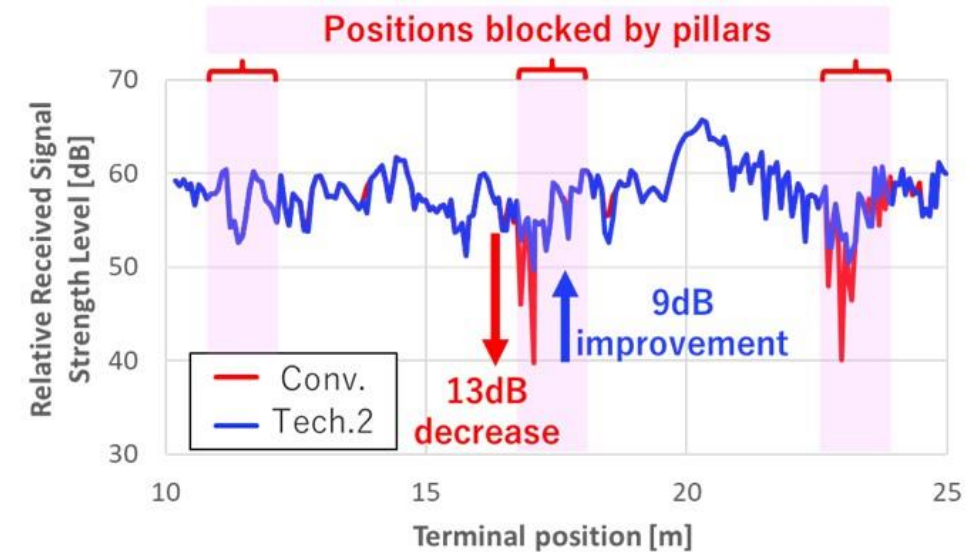

RoF

AI native and Integrated Wireless Access

Sub6/FR3/mmW Heterogeneous NW achieving both Coverage and Capacity

+

SubTHz deployment for some specific use cases (e.g. Sensing and Communication)

40GHz band distributed MIMO experiment by NTT, NTT DOCOMO and NEC

Technology 1: Multi-user transmission technology utilizing narrow beam

→ Maintains the interference suppression effect under moving and multiuser condition

Technology 2: Antenna-beam selection technology based on terminal mobility prediction

150 GHz Antenna-on-Chip transmitter IC for Beyond 5G/6G

150 GHz phased array antenna elements
+
Phase shifters
+
Transmission amplifiers

Single Chip
Antenna-on-Chip(AOC)

- ◆ Minimizes the inter connection losses in the radio equipment
- ◆ Provides a solution to realize highly directional, high-gain antenna technology and its beam steering technology