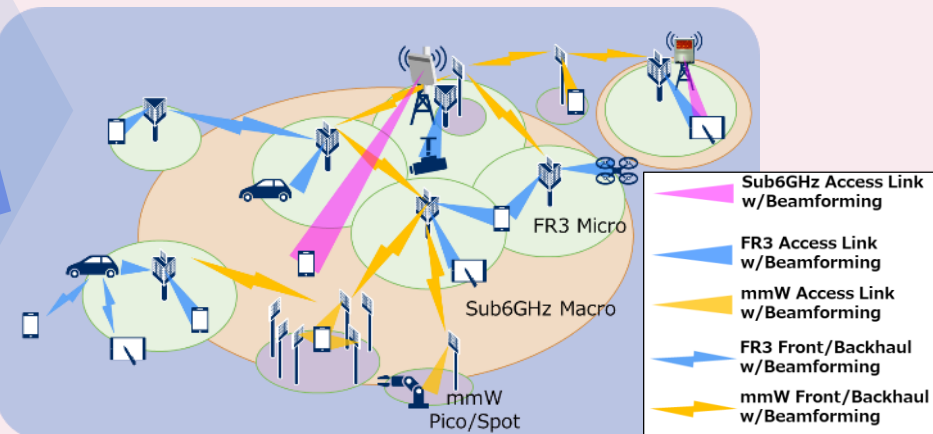

**Social
Implementation**

2025 ~

Society

Citizen, Town, Industries

Direction of wireless technology evolution

5G/5G Advanced

Beyond 5G/6G

Coverage band (Sub6,FR3)

Wide coverage by Sub6 Massive MIMO

Massive MIMO enhancement (e.g. AI based beam management)

mmW deployment (e.g. Distributed MIMO for Hot Spot/Zone)

Capacity band (mmW,SubTHz)

Fixed Wireless Access

CU/DU/RU

RoF

AI native and Integrated Wireless Access

Sub6/FR3/mmW Heterogeneous NW achieving both Coverage and Capacity

+

SubTHz deployment for some specific use cases (e.g. Sensing and Communication)

40GHz band distributed MIMO experiment by NTT, NTT DOCOMO and NEC

Technology 1: Multi-user transmission technology utilizing narrow beam

→ Maintains the interference suppression effect under moving and multiuser condition

Technology 2: Antenna-beam selection technology based on terminal mobility prediction