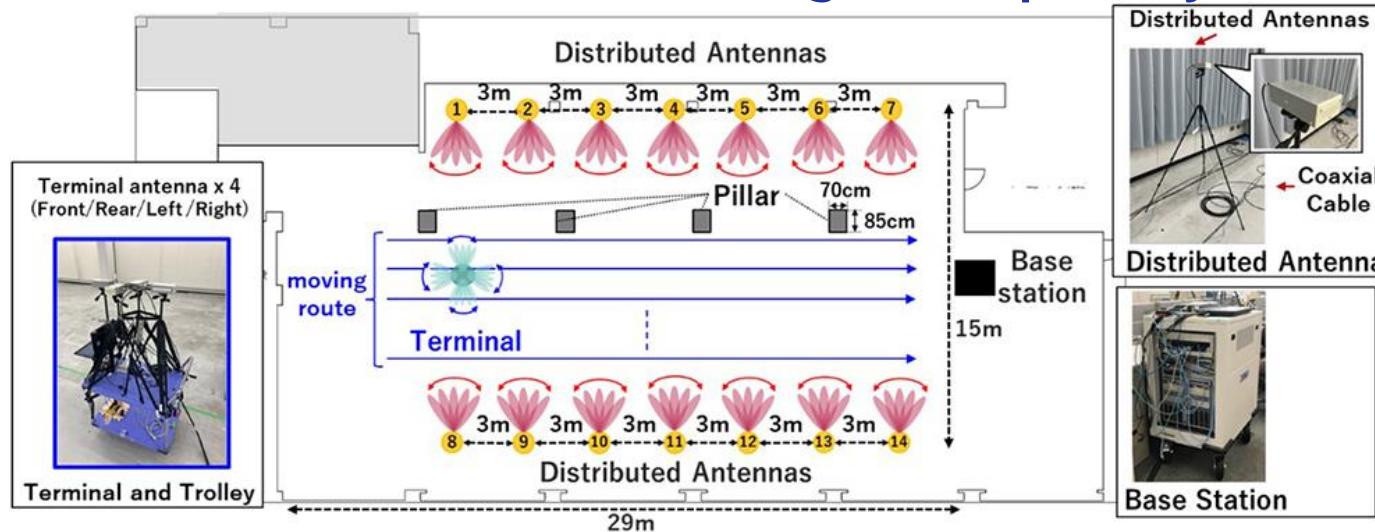

40GHz band distributed MIMO experiment by NTT, NTT DOCOMO and NEC

Technology 1: Multi-user transmission technology utilizing narrow beam

→ Maintains the interference suppression effect under moving and multiuser condition

Technology 2: Antenna-beam selection technology based on terminal mobility prediction

→ Possible to avoid disconnection by obstacles under moving condition

◆ Realizes a stable, high-speed, high-capacity communication in the high-frequency band