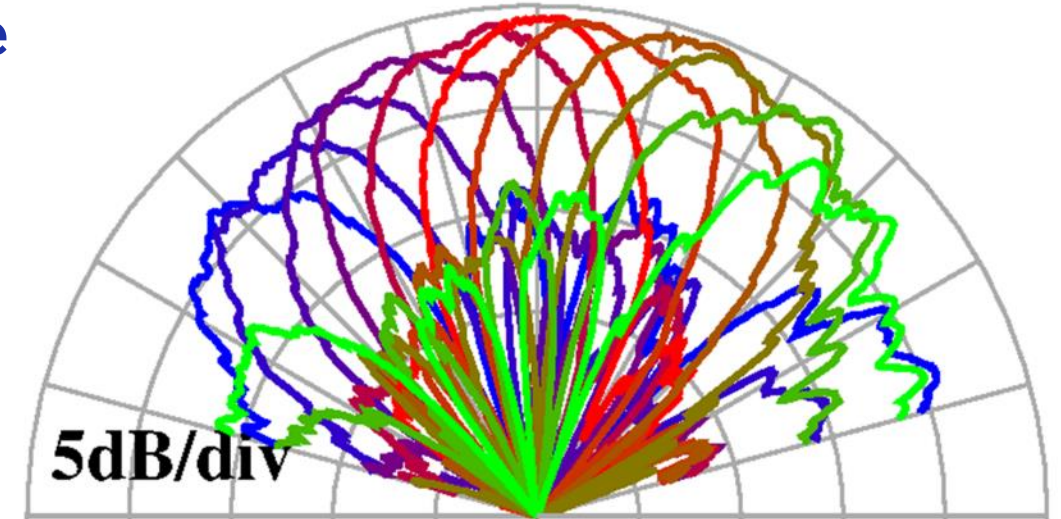

Measured beam steering performance of the AOC