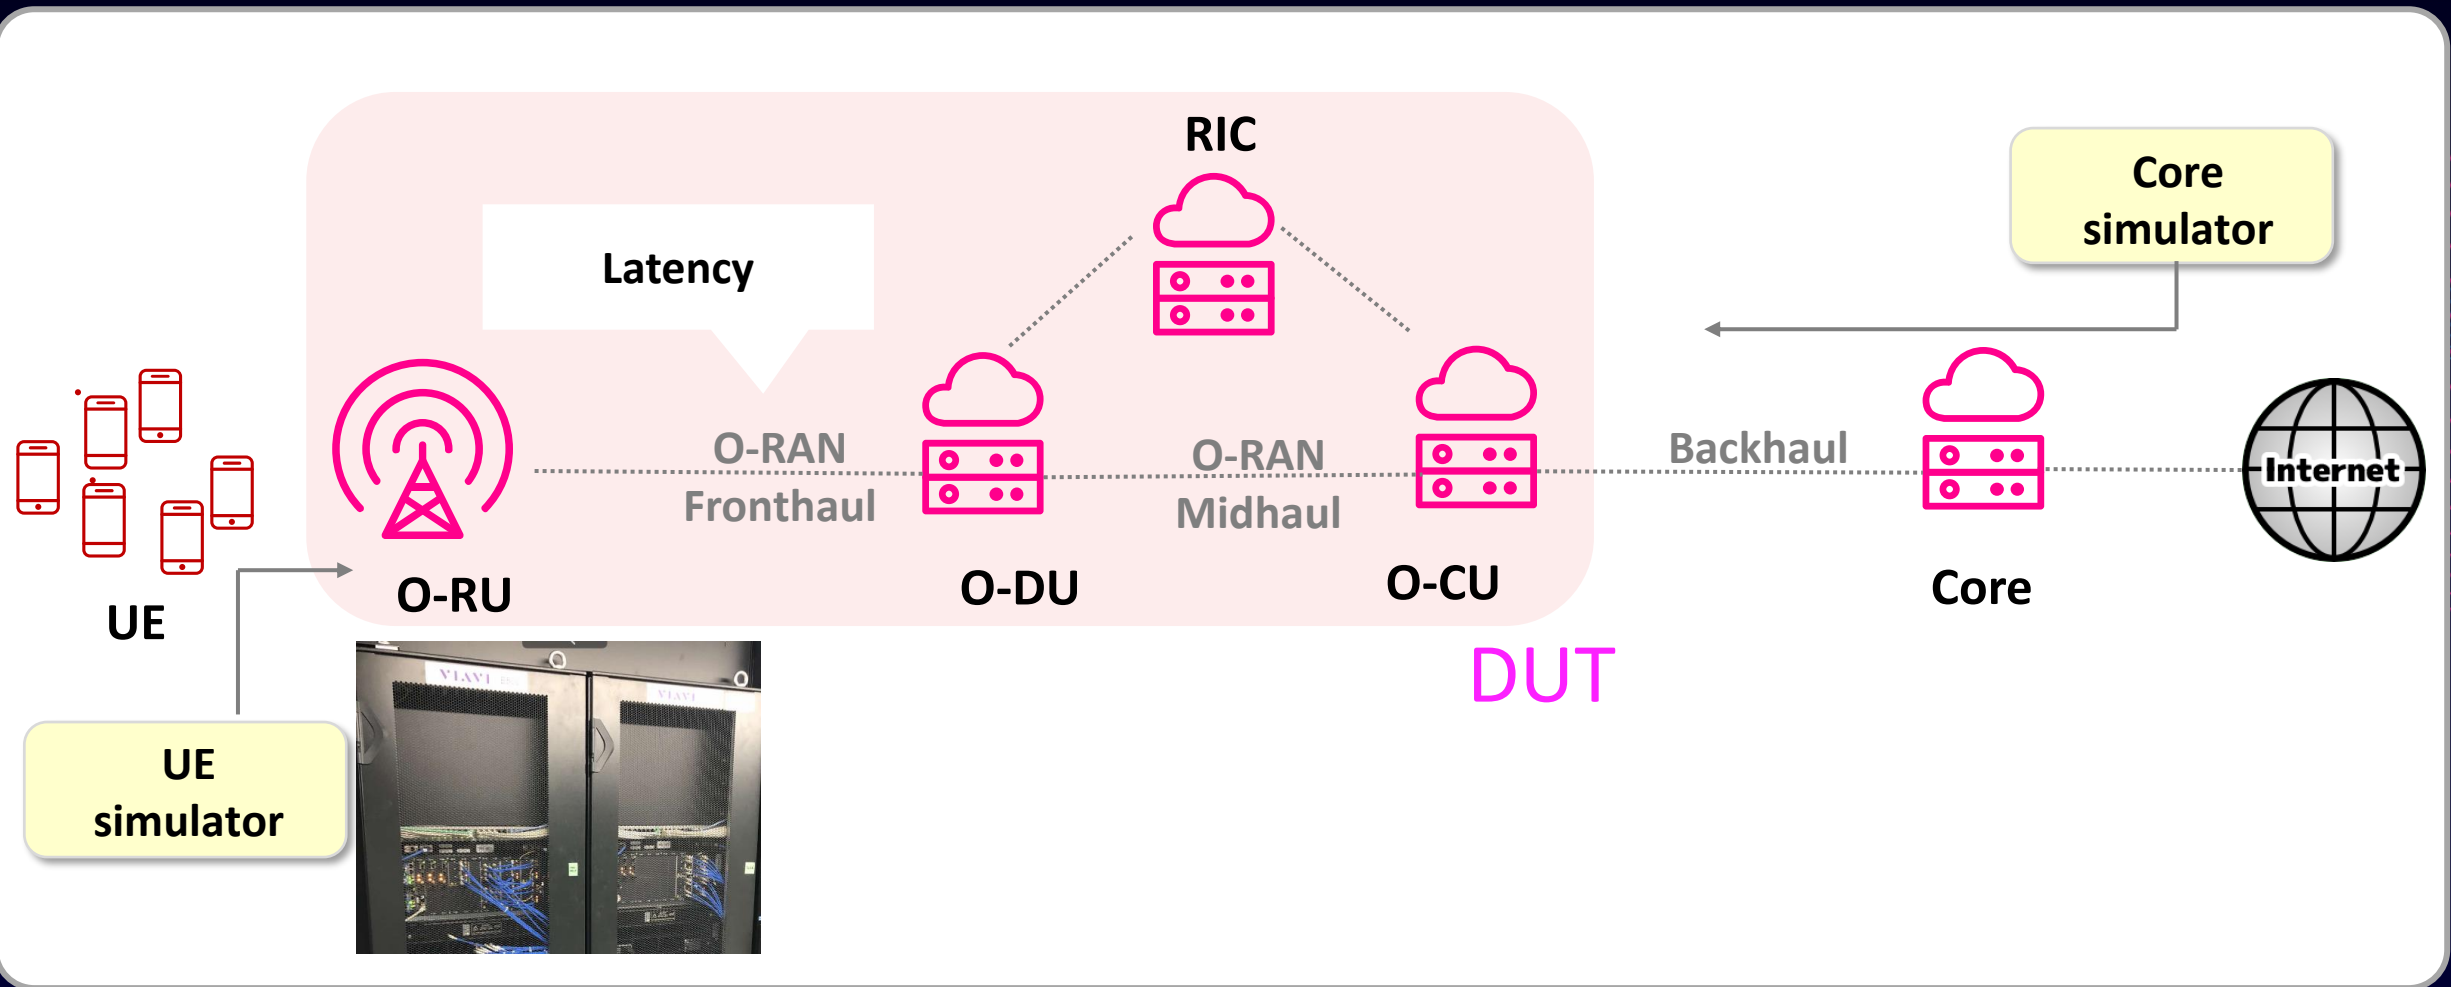

➔ Integration previously not considered by operators occurs

➔ Need to use various types of simulators to assure quality

# O-RU test

Combination of 3GPP RF Testing and O-DU Simulator Introduced at Plug Fest

# vRAN RU/DU Performance Test

All vDUs in a server are put under load from UE and Core simulator to verify virtualization.

## O-RAN Integration Support Environment

UE simulator

Landslide C50

4G/5G RU

vDU

vCU

Core of our Lab environment can be used as a connection point for CU.

Core NW