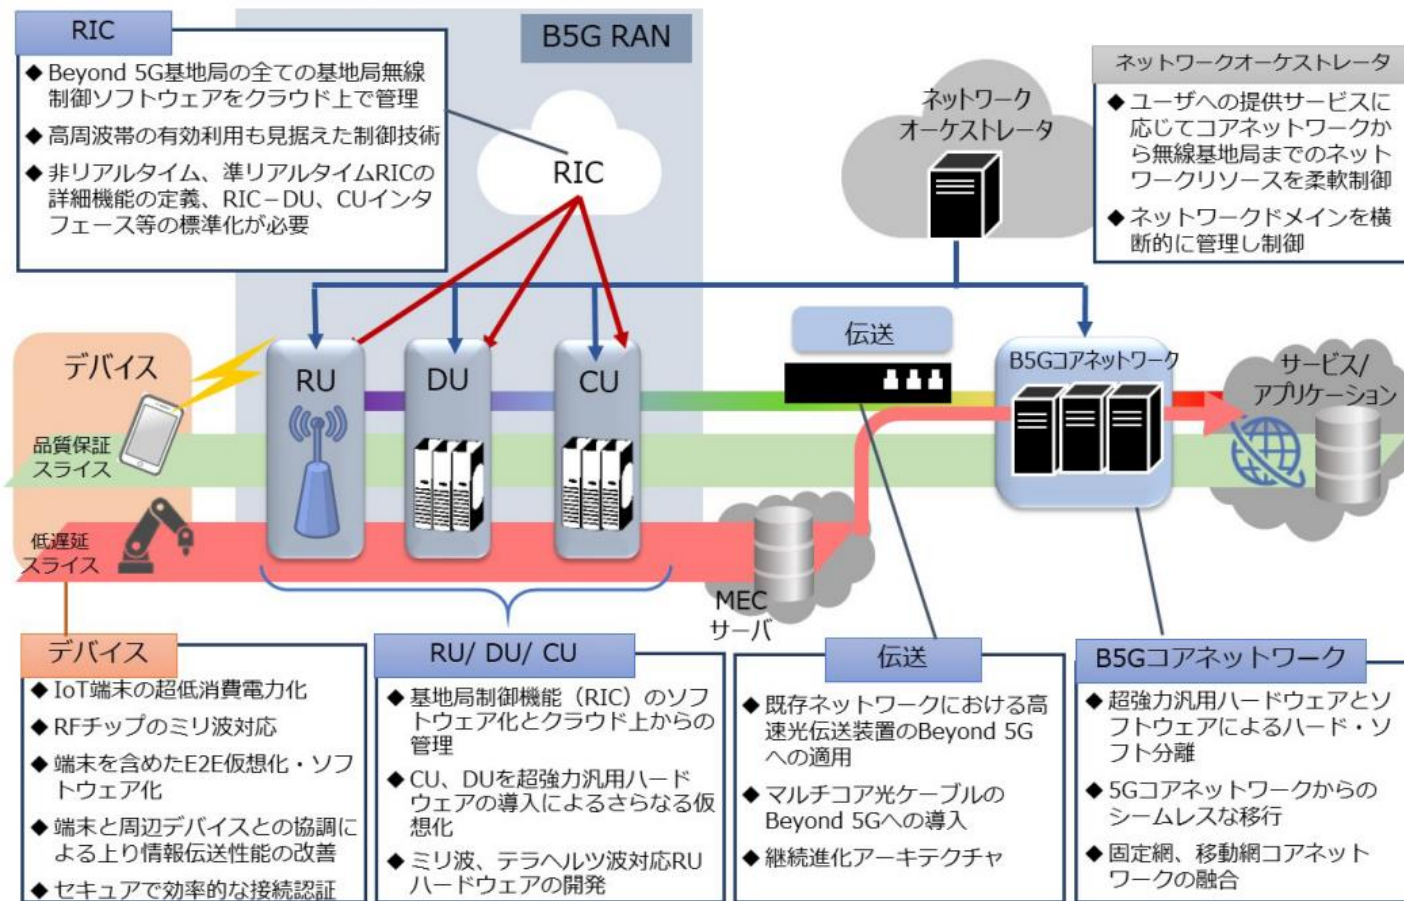

# vRAN RU/DU Performance Test

All vDUs in a server are put under load from UE and Core simulator to verify virtualization.

# vRAN CU Performance Test

O-RUs can accommodate multiple O-DUs, and O-RUs can also accommodate multiple O-RUs, the pattern increases.  
1 O-CU accommodates more than 100 O-RUs, so simulators including O-RUs are needed.

# Agenda

1 : Open RAN Integration

**2 : Integration Support Program**

# Basic Components of Beyond 5G Network

O-RAN and MEC, including RIC, are considered in the basic components of Beyond 5G Network stated by Ministry of Internal Affairs and Communications in Japan.

図表 15 Beyond 5G ネットワークの基本構成要素(方向性)