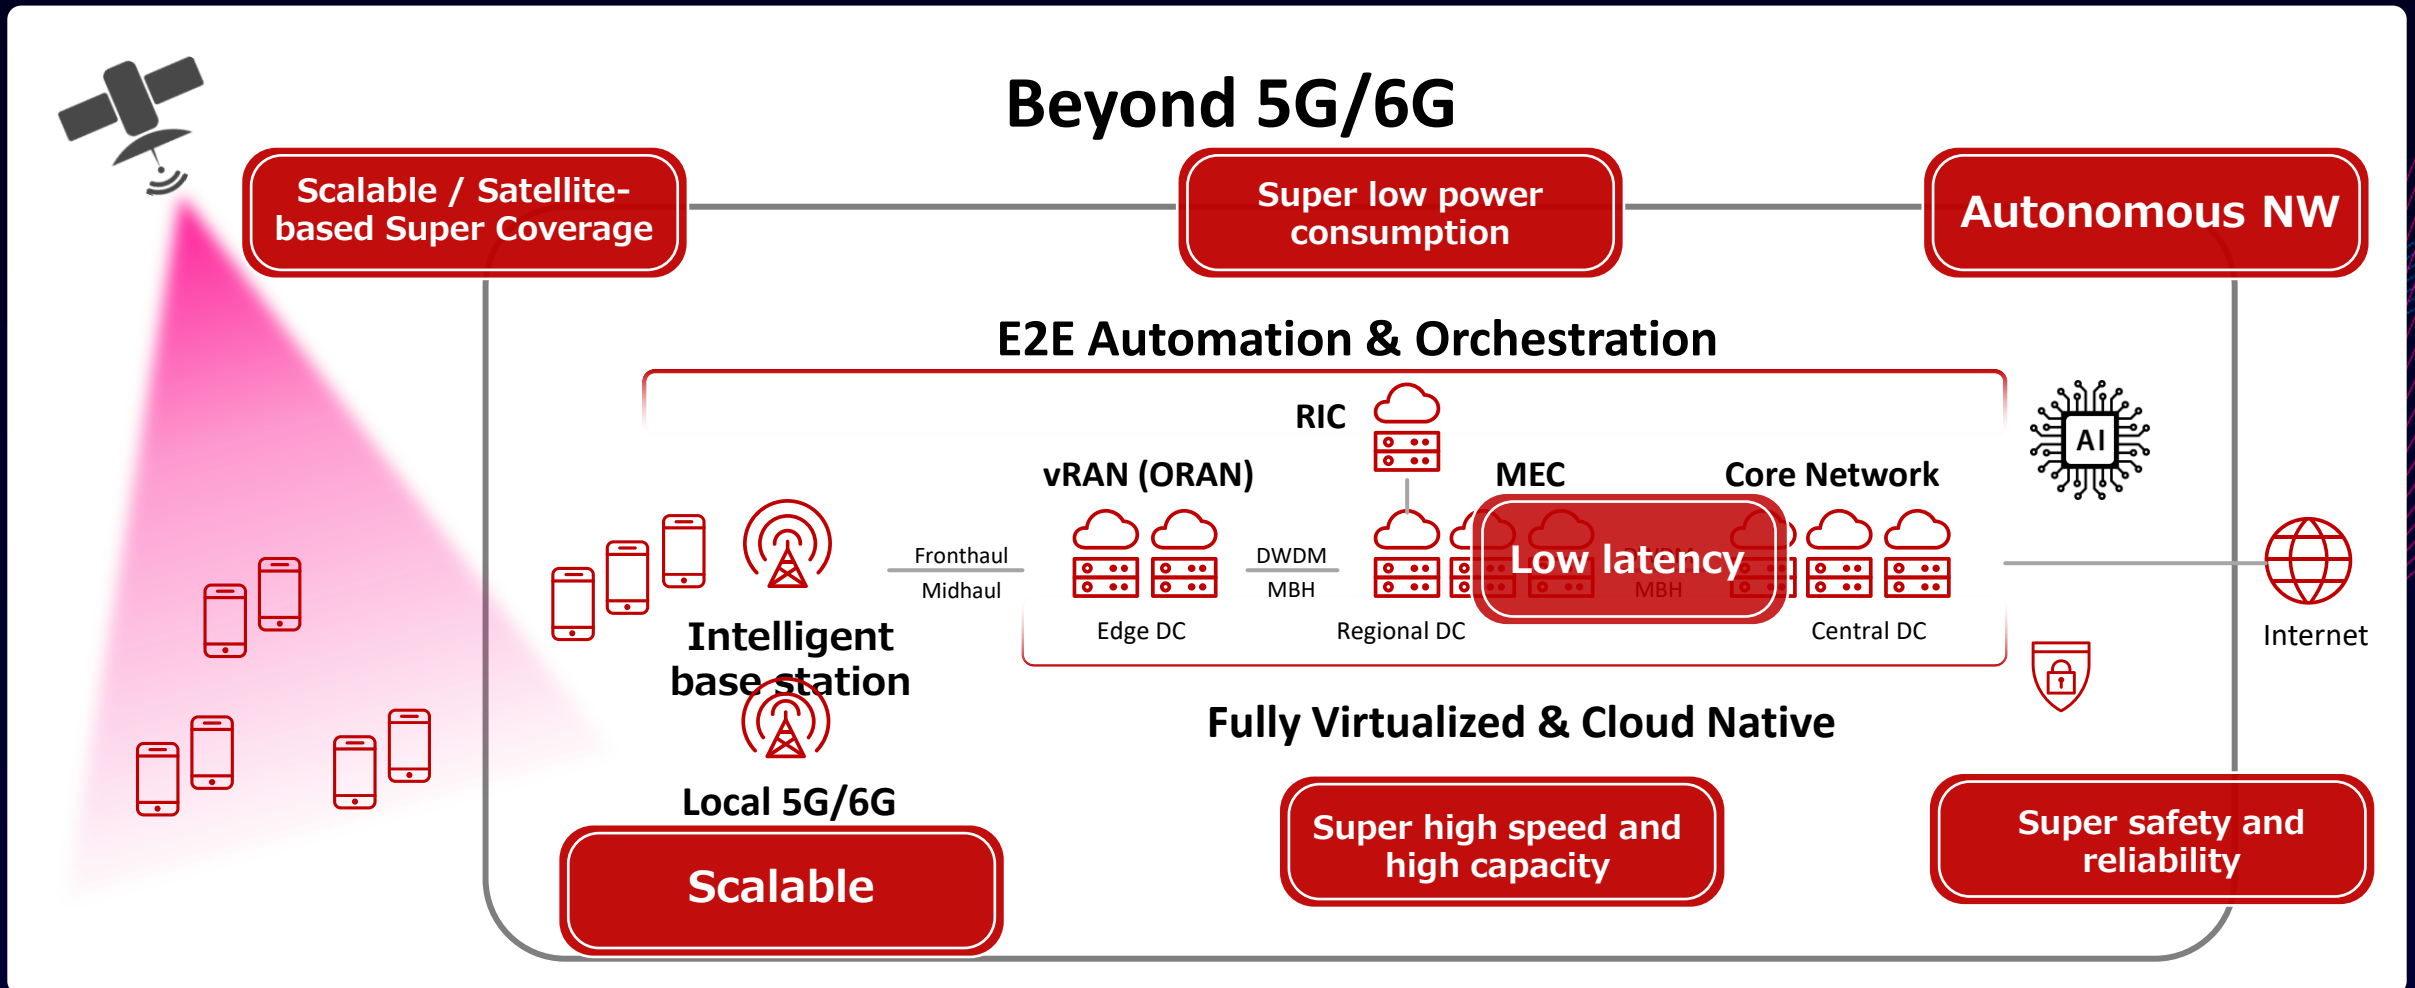

# Basic Components of Beyond 5G Network

O-RAN and MEC, including RIC, are considered in the basic components of Beyond 5G Network stated by Ministry of Internal Affairs and Communications in Japan.

図表 15 Beyond 5G ネットワークの基本構成要素(方向性)

# Beyond 5G – Rakuten Mobile’s Focus Area

Rakuten Mobile NW is taking into account the future NW configuration set forth by O-RAN ALLIANCE and MIC.

# Domestic and Global Expansion Support

New lab in India as a R&D center for Open RAN-based cloud-native mobile network was established.  
The domestic lab also provide partner support programs.

**Rakuten Symphony Global  
Innovation Lab**