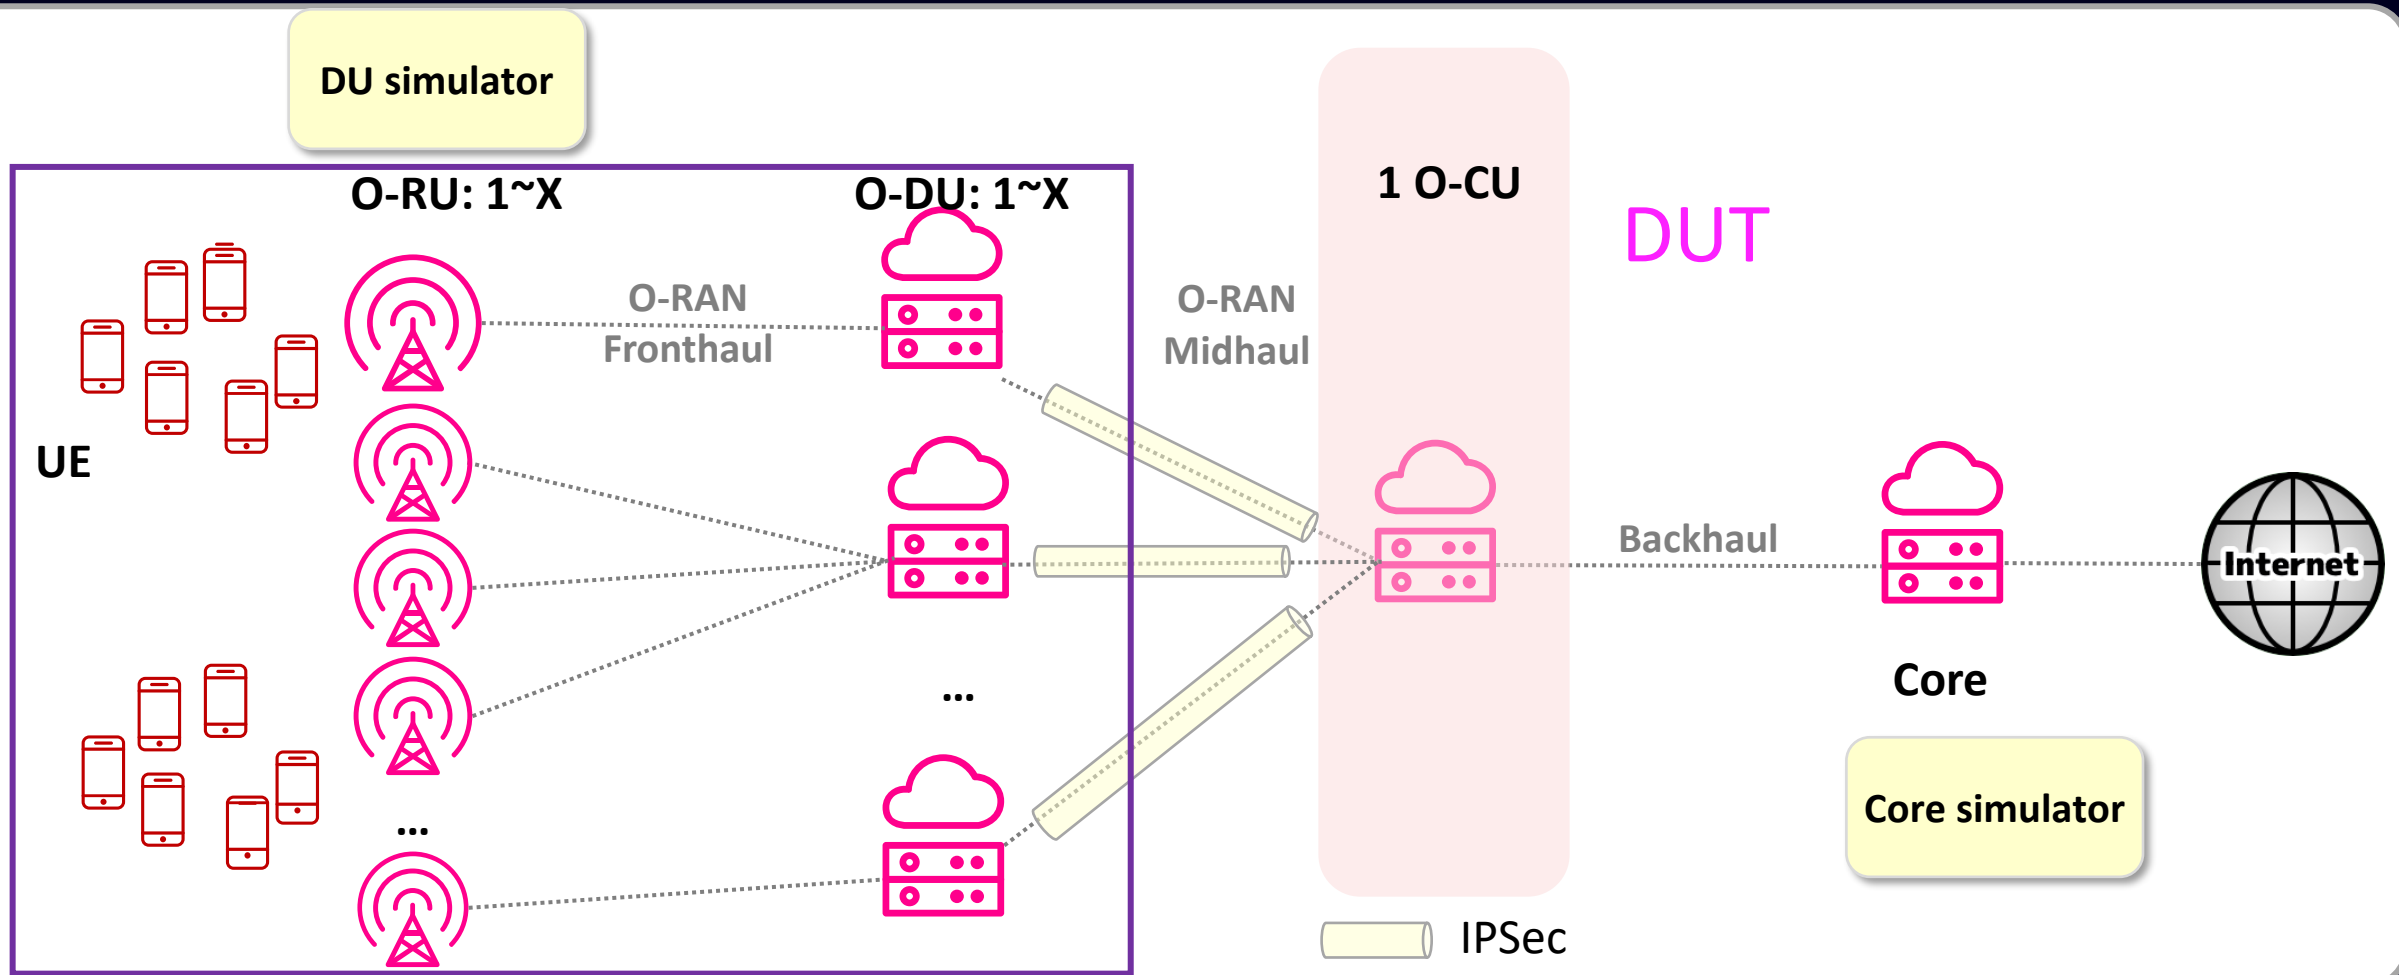

vRAN CU Performance Test

O-RUs can accommodate multiple O-DUs, and O-RUs can also accommodate multiple O-RUs, the pattern increases.
1 O-CU accommodates more than 100 O-RUs, so simulators including O-RUs are needed.