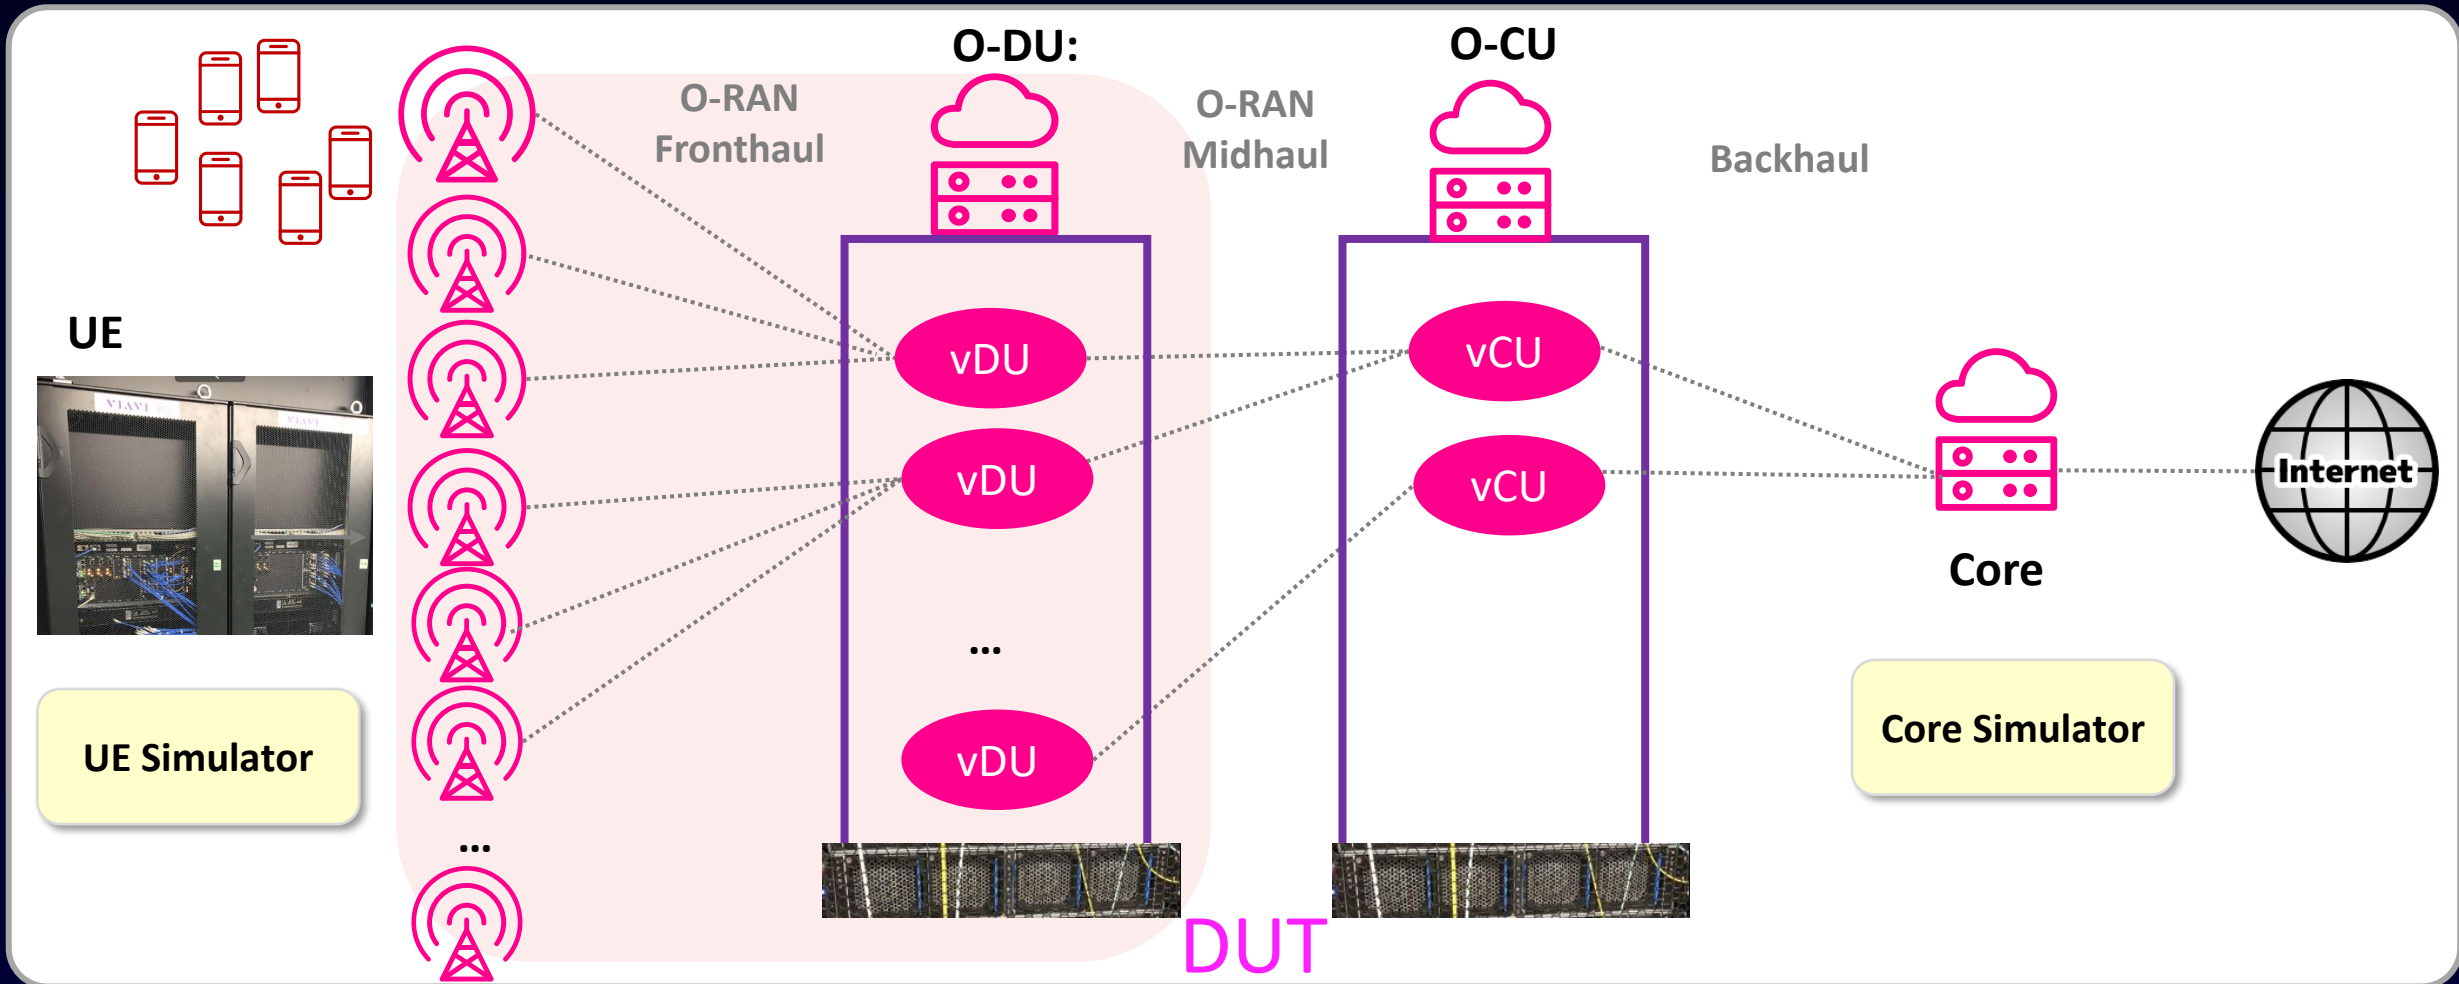

# O-RU test

Combination of 3GPP RF Testing and O-DU Simulator Introduced at Plug Fest

# O-RAN Fronthaul E2E test

Combination of UE and Core Simulator, Fronthaul Latency Considered

# vRAN RU/DU Performance Test

All vDUs in a server are put under load from UE and Core simulator to verify virtualization.

## O-RAN Integration Support Environment

UE simulator

Landslide C50

4G/5G RU

vDU

vCU

Core of our Lab environment can be used as a connection point for CU.

Core NW