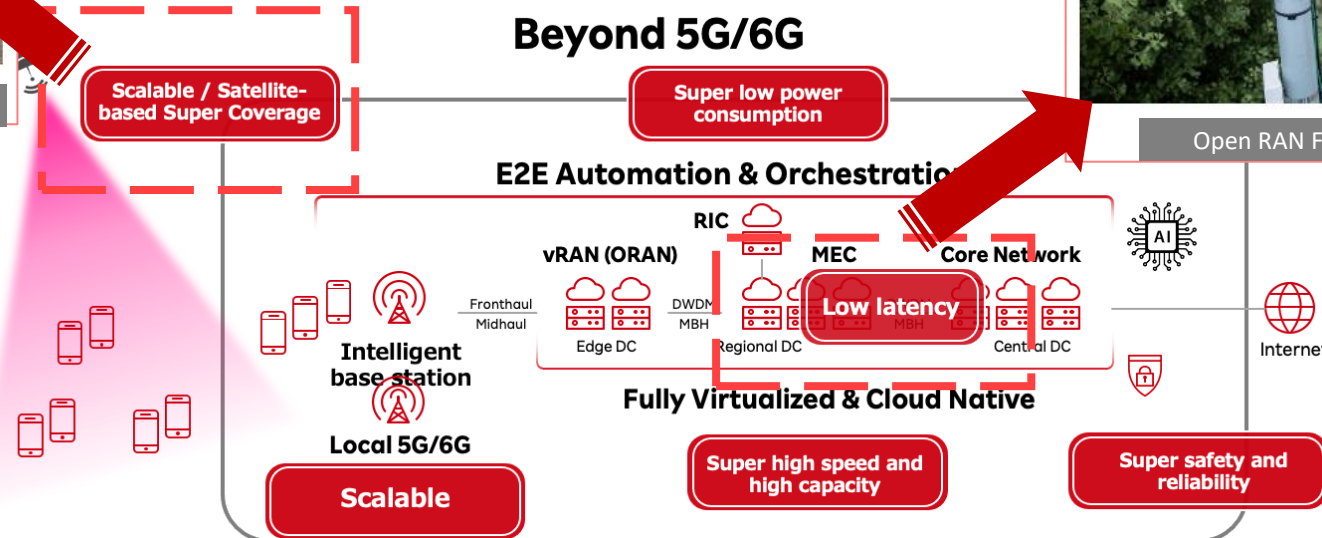

Joint R&D with Partners for Beyond 5G

Depending on the partner's demonstration, not only remote testing, but also joint R&D by installing Rakuten Mobile's O-RAN and related equipment in the partner's environment.

Low Earth Orbit Satellite Joint R&D

Beyond 5G Edge Cloud Computing Joint R&D