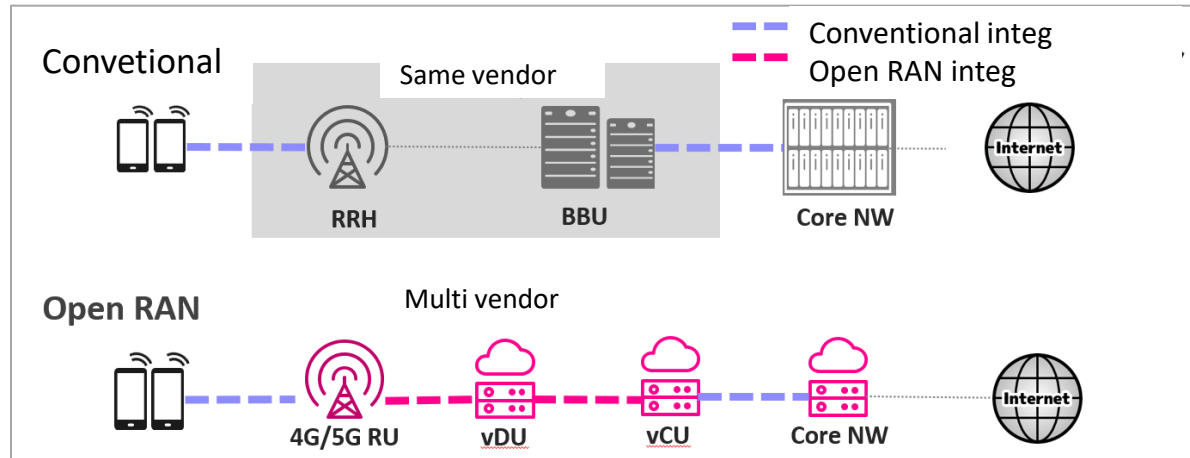

Integration and Quality Assurance of O-RAN

高品質 High quality and low cost, but integration has become more complex.
Establishment of efficient integration methods and quality assurance methods are needed.

➔ Integration previously not considered by operators occurs